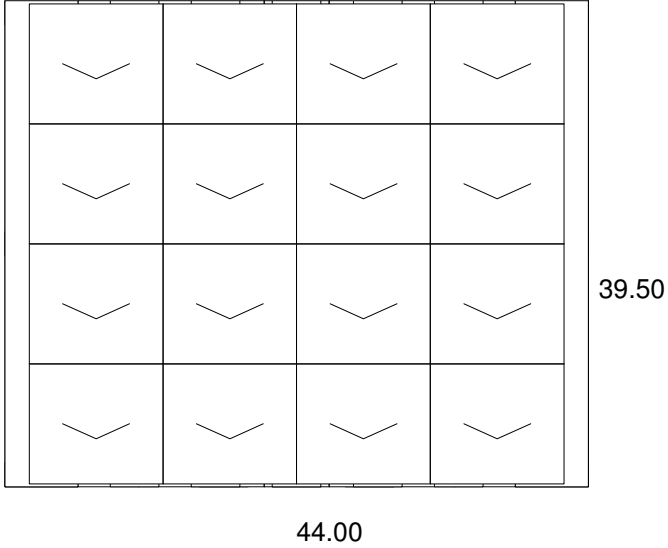

Baron Spices 10lb Plain

GMA (Notched) 48.00x40.00x5.00

	Shipper (ID)	Shipper (OD)	UnitLoad (Incl. Pal)
Ln:	10.625 in	11.000 in	44.00 in
Wd:	9.500 in	9.875 in	39.50 in
Ht:	7.250 in	8.000 in	45.00 in
Net:		0.00 lb	0.00 lb
Gr:		7.00 lb	625.00 lb
Cube:	0.423 ft3	0.503 ft3	45.260 ft3
Prod.Vol:	0.000 in3		0.000 ft3
Shipper:			80
Area Efficiency:		0.0 %	90.5 %
Cubic Efficiency:		0.0 %	84.2 %
Prod.Eff:	0.0 %	0.0 %	0.0 %
Cases per layer:			16
Layers/load:			5
Pattern:			Column
RSC Area:		5.18 ft2	415 ft2
Density (gr/cc):			0.2230
Max UL High:			4
Clamp Direction:			N/A