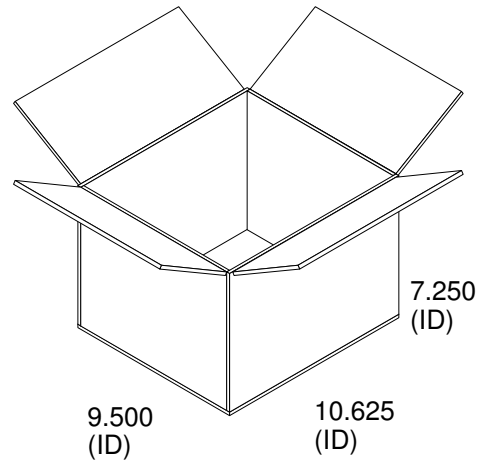

Baron Spices 10lb Plain

GMA (Notched) 48.00x40.00x5.00

	Shipper (ID)	Shipper (OD)	UnitLoad (Incl. Pal)
Ln:	10.625 in	11.000 in	44.00 in
Wd:	9.500 in	9.875 in	39.50 in
Ht:	7.250 in	8.000 in	45.00 in
Net:		0.00 lb	0.00 lb
Gr:		7.00 lb	625.00 lb
Cube:	0.423 ft3	0.503 ft3	45.260 ft3
Prod.Vol:	0.000 in3		0.000 ft3
Shipper:			80
Area Efficiency:		0.0 %	90.5 %
Cubic Efficiency:		0.0 %	84.2 %
Prod.Eff:	0.0 %	0.0 %	0.0 %
Cases per layer:			16
Layers/load:			5
Pattern:			Column
RSC Area:		5.18 ft2	415 ft2
Density (gr/cc):			0.2230
Max UL High:			4
Clamp Direction:			N/A