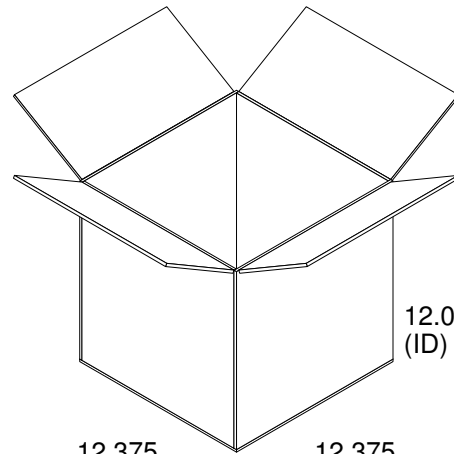

Baron Spices 4-1 Gallon

GMA (Notched) 48.00x40.00x5.00

38.25

38.25

	Shipper (ID)	Shipper (OD)	UnitLoad (Incl. Pal)
Ln:	12.375 in	12.750 in	38.25 in
Wd:	12.375 in	12.750 in	38.25 in
Ht:	12.000 in	12.750 in	56.00 in
Net:		0.00 lb	0.00 lb
Gr:		0.00 lb	65.00 lb
Cube:	1.063 ft3	1.199 ft3	47.414 ft3
Prod.Vol:	0.000 in3		0.000 ft3
Shipper:			36
Area Efficiency:		0.0 %	76.2 %
Cubic Efficiency:		0.0 %	70.7 %
Prod.Eff:	0.0 %	0.0 %	0.0 %
Cases per layer:			9
Layers/load:			4
Pattern:			Column
RSC Area:		9.03 ft2	325 ft2
Density (gr/cc):			0.0000
Max UL High:			4
Clamp Direction:			N/A

56.00

38.25

38.25

12.375 (ID)

12.000 (ID)

12.375 (ID)

Notes: