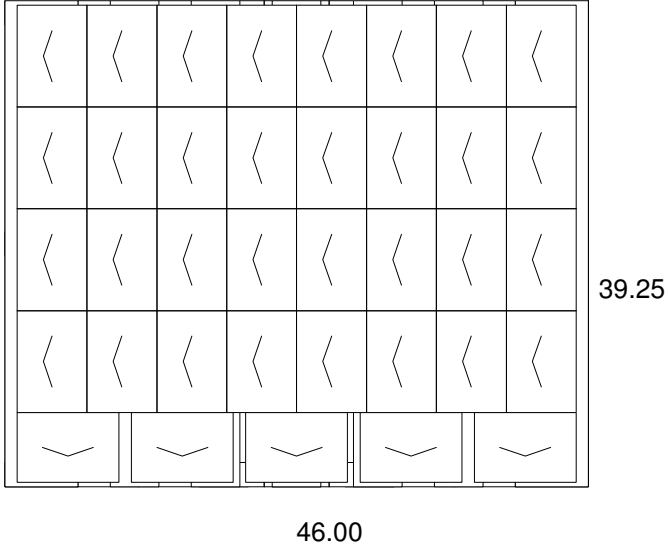

Baron Spices 6 In Pint

GMA (Notched) 48.00x40.00x5.00

	Shipper (ID)	Shipper (OD)	UnitLoad (Incl. Pal)
Ln:	8.000 in	8.375 in	46.00 in
Wd:	5.375 in	5.750 in	39.25 in
Ht:	7.563 in	8.313 in	38.25 in
Net:		0.00 lb	0.00 lb
Gr:		5.00 lb	805.00 lb
Cube:	0.188 ft3	0.232 ft3	39.965 ft3
Prod.Vol:	0.000 in3		0.000 ft3
Shipper:			148
Area Efficiency:		0.0 %	92.8 %
Cubic Efficiency:		0.0 %	77.1 %
Prod.Eff:	0.0 %	0.0 %	0.0 %
Cases per layer:			37
Layers/load:			4
Pattern:			Interlock
RSC Area:		2.76 ft2	408 ft2
Density (gr/cc):			0.3457
Max UL High:			4
Clamp Direction:			N/A