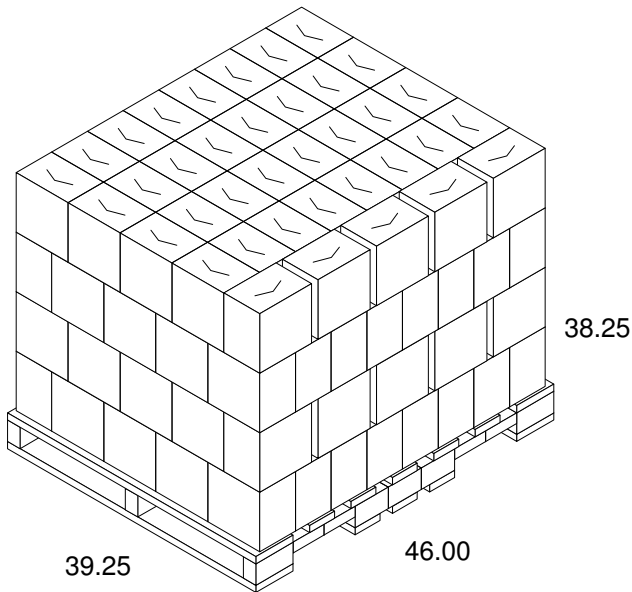

Baron Spices 6 In Pint

GMA (Notched) 48.00x40.00x5.00

	Shipper (ID)	Shipper (OD)	UnitLoad (Incl. Pal)
Ln:	8.000 in	8.375 in	46.00 in
Wd:	5.375 in	5.750 in	39.25 in
Ht:	7.563 in	8.313 in	38.25 in
Net:		0.00 lb	0.00 lb
Gr:		5.00 lb	805.00 lb
Cube:	0.188 ft3	0.232 ft3	39.965 ft3
Prod.Vol:	0.000 in3		0.000 ft3
Shipper:			148
Area Efficiency:		0.0 %	92.8 %
Cubic Efficiency:		0.0 %	77.1 %
Prod.Eff:	0.0 %	0.0 %	0.0 %
Cases per layer:			37
Layers/load:			4
Pattern:			Interlock
RSC Area:		2.76 ft2	408 ft2
Density (gr/cc):			0.3457
Max UL High:			4
Clamp Direction:			N/A