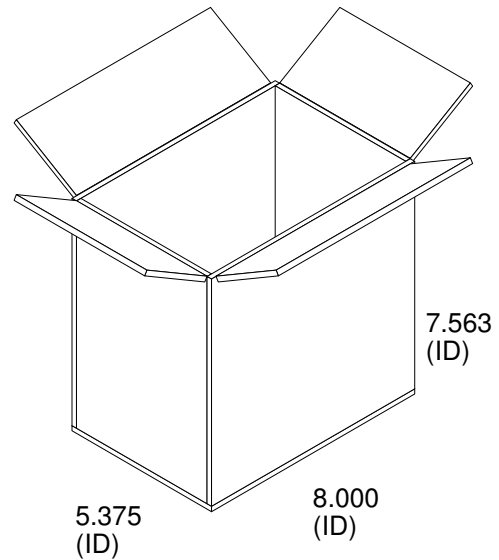

Baron Spices 6 In Pint

GMA (Notched) 48.00x40.00x5.00

	Shipper (ID)	Shipper (OD)	UnitLoad (Incl. Pal)
Ln:	8.000 in	8.375 in	46.00 in
Wd:	5.375 in	5.750 in	39.25 in
Ht:	7.563 in	8.313 in	38.25 in
Net:		0.00 lb	0.00 lb
Gr:		5.00 lb	805.00 lb
Cube:	0.188 ft3	0.232 ft3	39.965 ft3
Prod.Vol:	0.000 in3		0.000 ft3
Shipper:			148
Area Efficiency:		0.0 %	92.8 %
Cubic Efficiency:		0.0 %	77.1 %
Prod.Eff:	0.0 %	0.0 %	0.0 %
Cases per layer:			37
Layers/load:			4
Pattern:			Interlock
RSC Area:		2.76 ft2	408 ft2
Density (gr/cc):			0.3457
Max UL High:			4
Clamp Direction:			N/A