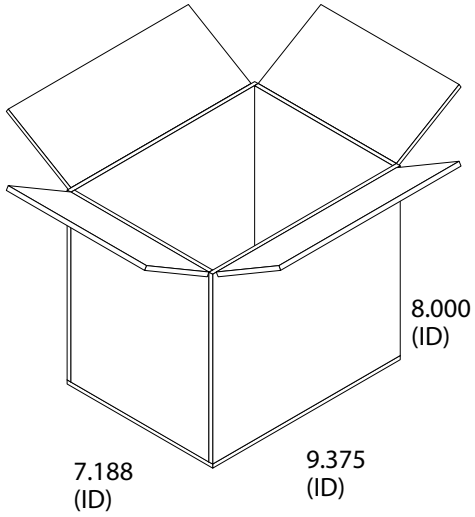

Baron Spices 6/32oz

GMA (Notched) 48.00x40.00x5.00

	Shipper (ID)	Shipper (OD)	UnitLoad (Incl. Pal)
Ln:	9.375 in	9.750 in	47.56 in
Wd:	7.188 in	7.563 in	39.00 in
Ht:	8.000 in	8.750 in	57.50 in
Net:		0.00 lb	0.00 lb
Gr:		0.00 lb	65.00 lb
Cube:	0.312 ft3	0.373 ft3	61.724 ft3
		Height Vert	
Prod.Vol:	0.000 in3		0.000 ft3
Shipper:			150
Area Efficiency:		0.0 %	96.0 %
Cubic Efficiency:		0.0 %	84.0 %
Prod.Eff:	0.0 %	0.0 %	0.0 %
Cases per layer:			25
Layers/load:			6
Pattern:			Interlock
RSC Area:		3.92 ft2	588 ft2
Density (gr/cc):			0.0000
Max UL High:			4
C lamp Direction:			N/A