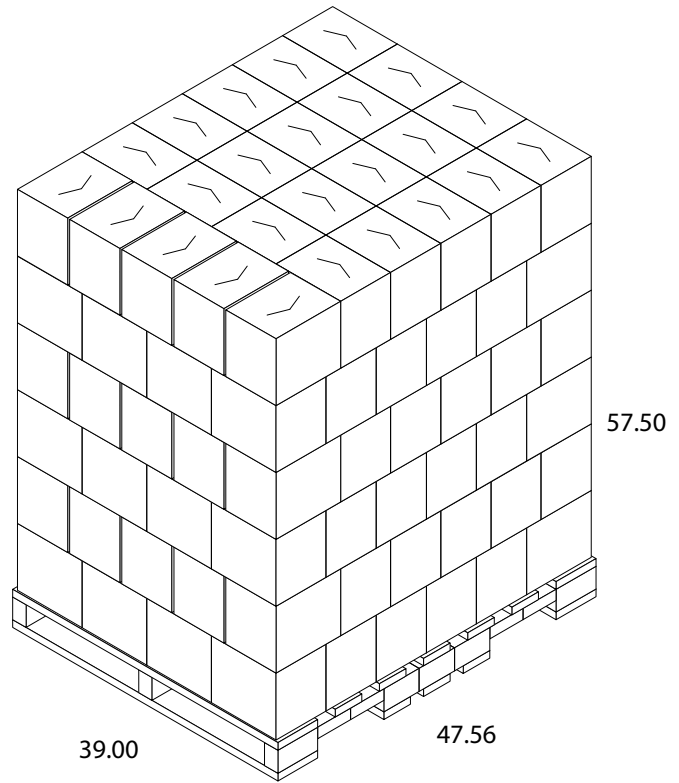

Baron Spices 6/32oz

GMA (Notched) 48.00x40.00x5.00

	Shipper (ID)	Shipper (OD)	UnitLoad (Incl. Pal)
Ln:	9.375 in	9.750 in	47.56 in
Wd:	7.188 in	7.563 in	39.00 in
Ht:	8.000 in	8.750 in	57.50 in
Net:		0.00 lb	0.00 lb
Gr:		0.00 lb	65.00 lb
Cube:	0.312 ft3	0.373 ft3	61.724 ft3
		Height Vert	
Prod.Vol:	0.000 in3		0.000 ft3
Shipper:			150
Area Efficiency:		0.0 %	96.0 %
Cubic Efficiency:		0.0 %	84.0 %
Prod.Eff:	0.0 %	0.0 %	0.0 %
Cases per layer:			25
Layers/load:			6
Pattern:			Interlock
RSC Area:		3.92 ft2	588 ft2
Density (gr/cc):			0.0000
Max UL High:			4
C lamp Direction:			N/A